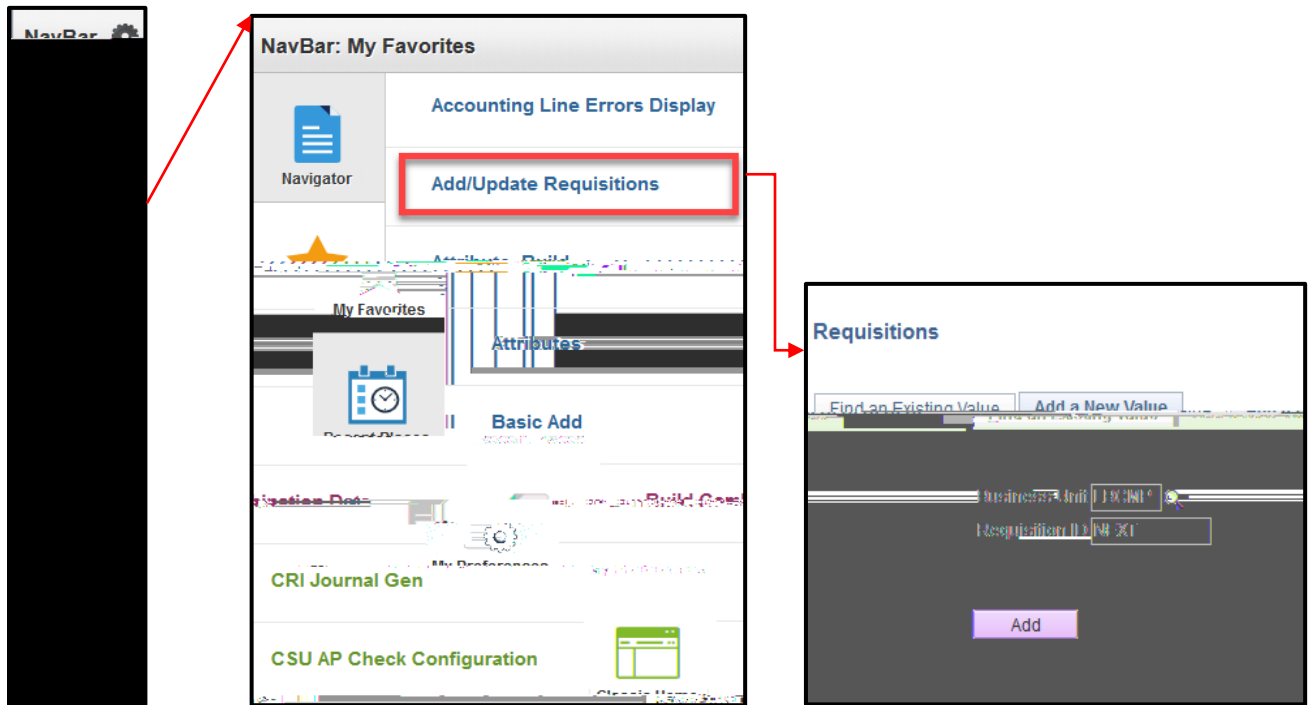

Navigation Reference Guide

I.

The following will display.

You can access your menu choices by selecting either the or . *(Please note that you will need to initially choose your menu item through Navigator and then create your Favorite.)*

: From the NavBar, select the Navigator icon and then select the desired menu item until you reach the desired page.
desired pag

: From the NavBar, select the My Favorites icon and then select the desired page.